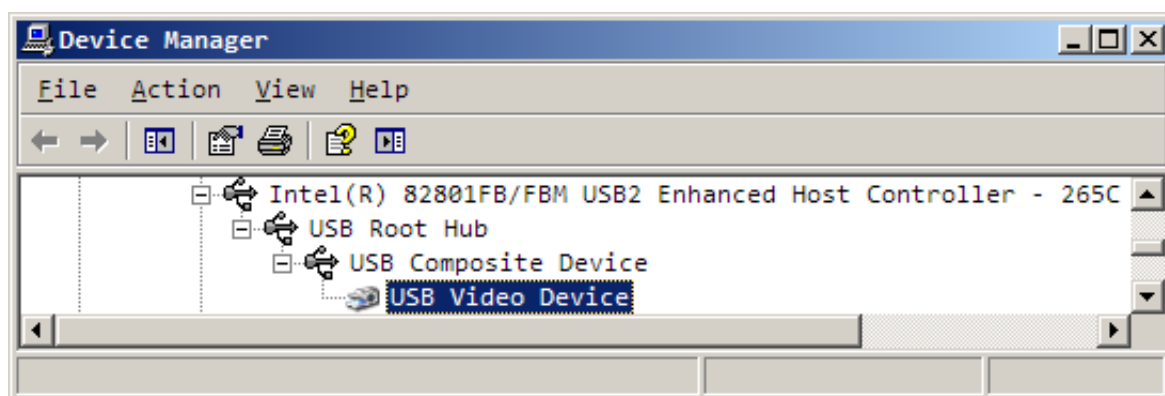

The driver message is 'Windows cannot load the device driver for this hardware The driver may be corrupted or missing.. Naturally I figured it was something I needed to do If such an update is not needed, you would think Dell would be more careful what they 'highly recommend'.. Windows NT 4 0 8 2 0 1008 Windows 98 8 2 0 1008 Windows 2000 8 2 0 1008 Windows XP 7.. Intel(R) 82801FB/FBM USB2 Enhanced Host Controller - 265C overview Intel(R) 82801FB/FBM USB2 Enhanced Host Controller - 265C We don't have a home url yet, but you can find it using.. Dec 6, 2011 - Here offers you all versions of Intel(R) 82801FB/FBM USB2 Enhanced Host Controller - 265C drivers for Windows 7 / Vista / XP. [Vst For Ableton Live 9 Mac](#)

[Download Crack](#)

[Windows 7 Ultimate 32 Bit Terbaru](#)

intel 6 series c200 usb enhanced host controller driver