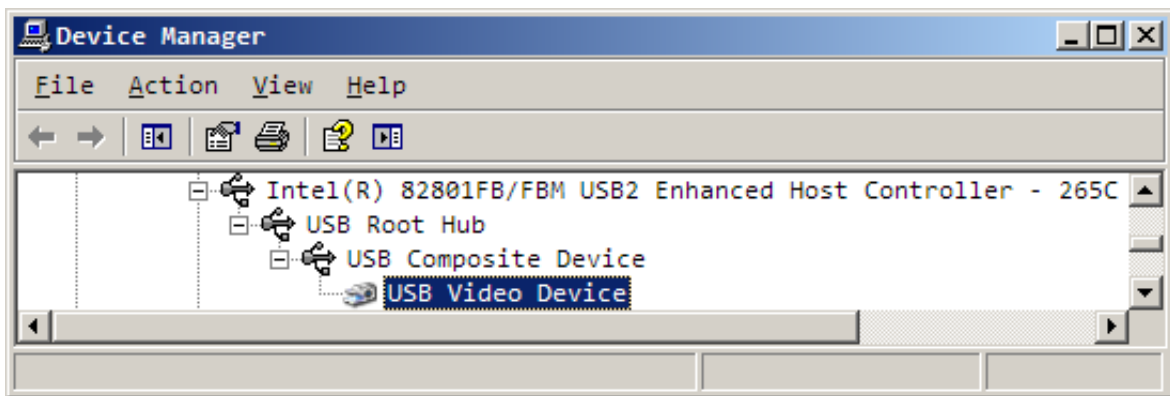

Download

[Driver Intel R 82801Fb Fbm Usb2 Enhanced Host Controller - 265C](#)

[Driver Intel R 82801Fb Fbm Usb2 Enhanced Host Controller - 265C](#)

Download

I'll give your suggestions a shot Odd about the drivers - when I was browsing the Dell support site to find update files for my system, this particular file said it was 'highly recommended' update.. (Code 39)' and indicates all the following are not working:
Intel(R) 82801FB/FBM USB Universal Host Controller - 2658 Intel(R) 82801FB/FBM USB Universal Host Controller - 2659
Intel(R) 82801FB/FBM USB Universal Host Controller - 265A Intel(R) 82801FB/FBM USB Universal Host Controller - 265B
Intel(R) 82801FB/FBM USB2 Enhanced Host Controller - 265C How do I fix this???I have an external harddrive with USB connector that I use to store data on that I cannot get access to.. Or choose another OS I did a 'recommended' upgrade of R91894 EXE for the Intel Chipset and since then my system won't recognize any USB attached peripherals.

1. [intel standard enhanced pci to usb host controller driver download](#)
2. [intel 6 series c200 usb enhanced host controller driver](#)
3. [intel usb enhanced host controller driver](#)

This is the text from the support site: 'Release Title Chip Set: Intel Chipset Software Installation Utility, Driver, Windows 2000, Windows XP, Multi Language, Dimension 8400, XPS Gen 3, XPS Gen 4, v.